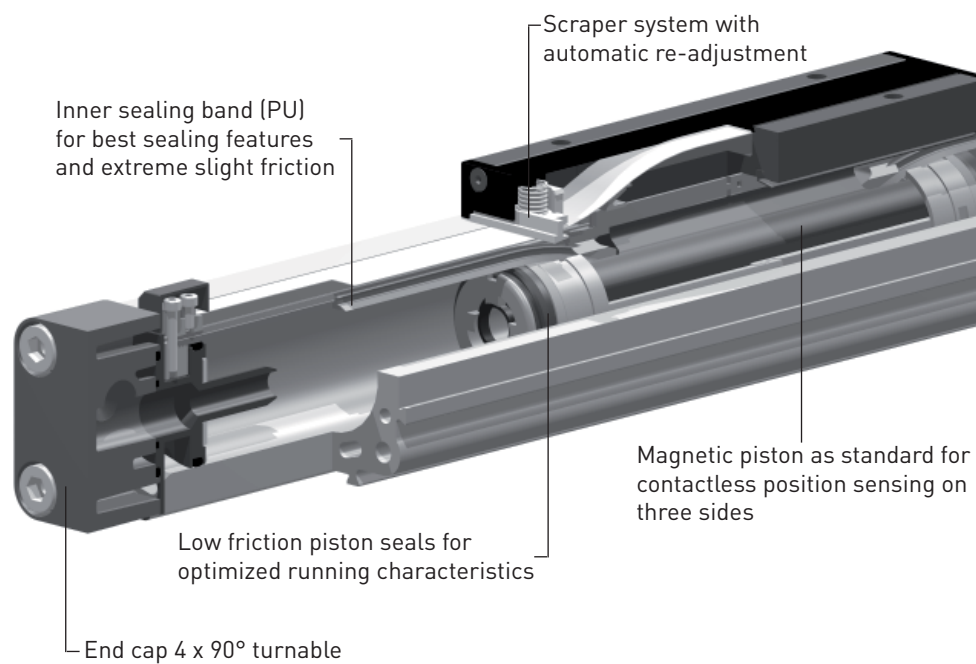

- Completely modular design
- Integrated dovetail rails on 3 sides for linear guides, mounting elements, mid section support and magnetic switches
- Space saving due to compact design
- Internal guide (basic version)
- High loads and moments
- Long lifetime and high service intervals
- Integrated air passages for one-sided air connection for convenient mounting
- For a wide range of loads, speeds and motion profiles

- Very long lifetime and lowest leakage
- Compatible with the comprehensive ORIGA OSP System Component Range

Linear Drives OSP-L

Stroke length up to 6000 mm

With integrated 3/2 way valves

- Compact unit, ready to be connected
- Optimal control of the cylinder
- Excellent positioning characteristics
- High flow rate
- Integrated operation indicator
- With speed control valve and manual override
- Free choice of the air connection because of 4 x 90° turnable VOE-valves

Starline

Recirculating ball bearing guide for very high loads and precision

- Polished and hardened steel guide rail
- For very high loads in all directions
- Integrated wiper system
- Option: Variable stop for simple stroke limitation

Modular system components
are simply clamped on.

Variable stop for Starline

provides simple stroke limitation

- For each cylinder diameter, two types of shock absorbers are available
- Easy to retrofit
- Steplessly adjustable over the whole stroke length