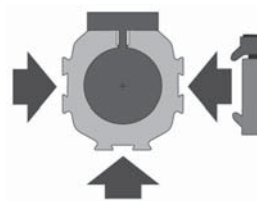

Modular system components
are simply clamped on.