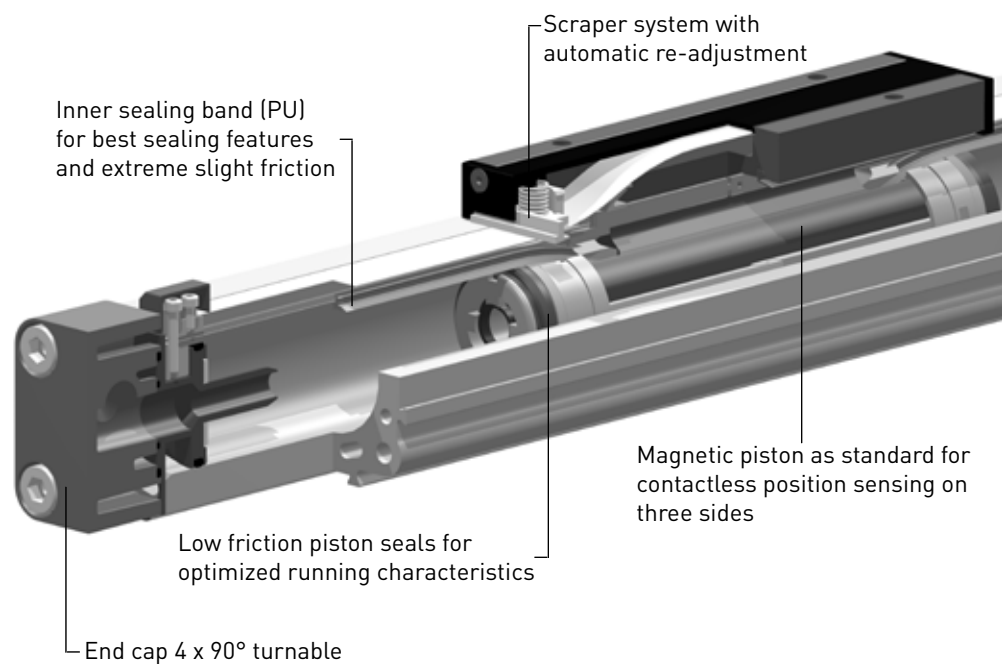

Pneumatic Line

Piston diameters \varnothing 25 - 63 mm

- Completely modular design
- Integrated dovetail rails on 3 sides for linear guides, mounting elements, mid section support and magnetic switches
- Space saving due to compact design
- Internal guide (basic version)
- High loads and moments
- Long lifetime and high service intervals
- Integrated air passages for one-sided air connection for convenient mounting
- For a wide range of loads, speeds and motion profiles

- Very long lifetime and lowest leakage
- Compatible with the comprehensive ORIGA OSP System Component Range

ar Drives OSP-L

Stroke length up to 6000 mm

With integrated 3/2 way valves

- Compact unit, ready to be connected
- Optimal control of the cylinder
- Excellent positioning characteristics
- High flow rate
- Integrated operation indicator
- With speed control valve and manual override
- Free choice of the air connection because of 4 x 90° turnable VOE-valves

Starline

Recirculating ball bearing guide for very high loads and precision

- Polished and hardened steel guide rail
- For very high loads in all directions
- Integrated wiper system
- Option: Variable stop for simple stroke limitation

Adjustable end cushioning of both ends are standards

Modular system components are simply clamped on.

Variable stop for Starline provides simple stroke limitation

- For each cylinder diameter, two types of shock absorbers are available
- Easy to retrofit
- Steplessly adjustable over the whole stroke length