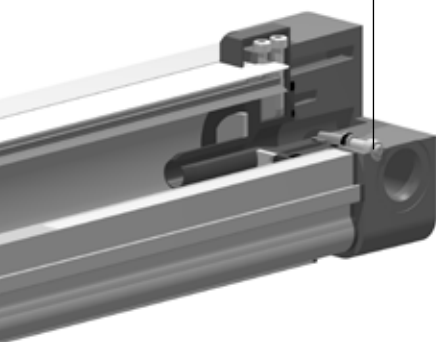

- Very long lifetime and lowest leakage
- Compatible with the comprehensive ORIGA OSP System Component Range

ar Drives OSP-L

Stroke length up to 6000 mm

With integrated 3/2 way valves

- Compact unit, ready to be connected
- Optimal control of the cylinder
- Excellent positioning characteristics
- High flow rate
- Integrated operation indicator
- With speed control valve and manual override
- Free choice of the air connection because of 4 x 90° turnable VOE-valves

Slideline

Plain bearing guide for medium loads and velocities

- Quiet operation
- Integrated grease nipples
- Anodized aluminium guide rail
- Low friction, adjustable plastic sliding elements
- Optional corrosion-resistant version

Starline

Recirculating ball bearing guide for very high loads and precision

- Polished and hardened steel guide rail
- For very high loads in all directions
- Integrated wiper system
- Option: Variable stop for simple stroke limitation

Adjustable end cushioning of both ends are standards

Modular system components are simply clamped on.

Variable stop for Starline provides simple stroke limitation

- For each cylinder diameter, two types of shock absorbers are available
- Easy to retrofit
- Steplessly adjustable over the whole stroke length