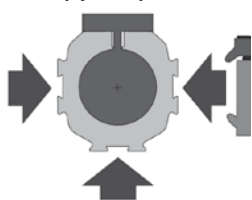

Starline

Recirculating ball bearing guide for very high loads and precision

- Polished and hardened steel guide rail
- For very high loads in all directions
- Integrated wiper system
- Option: Variable stop for simple stroke limitation

Adjustable end cushioning of both ends are standards

Modular system components are simply clamped on.

Variable stop for Starline provides simple stroke limitation

- For each cylinder diameter, two types of shock absorbers are available
- Easy to retrofit
- Steplessly adjustable over the whole stroke length